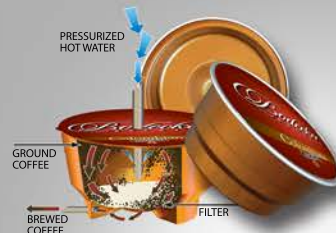

Better coffee by™
Process

Todd Hale
todd@bodeckerbrewed.com
bodeckerbrewed.com